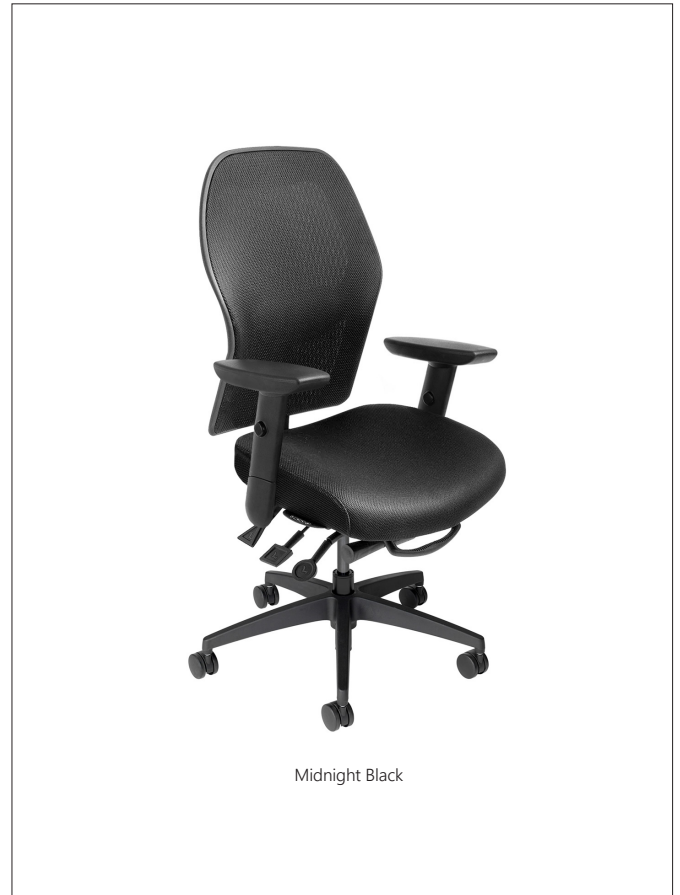

Multi Tilt Series

[eco-MESH-MT]

Backrest

- Mesh backrest (19 ¼" w x 23" h)
- 4" of adjustable lumbar support

Seat

- Molded polyurethane high resilient foam
- Eight ply hardwood seat structure
- Tailored upholstery on seat pan (20" w x 19" d)

Multi Tilt Mechanism

- Infinite lock free float
- Back angle adjustment
- Adjustable spring tension
- Infinite forward tilt lock out
- 2 ½" Depth adjustable seat slider

Pneumatic Lift (Seat Height)

- 125 mm pneumatic lift (17 ¼" - 21 ¾")

Options

- 26" Polished aluminum base [26PB]
- 26" Glass reinforced nylon base [26NB]
- Chrome accent casters [CAC]
- Dual wheel urethane casters [UC]
- Single wheel nylon casters [SW]
- Single wheel urethane casters [SWU]
- 2 ¼" Glides [2G]

Arms

- 3" Adjustable T-Arm [BATAOT]

Midnight Black

Measurements/Overall Dimensions:

- Boxed Weight/Size: 56 lbs/11.7 cu.ft

Additional Options

- 24 Hour Multi Tilt Mechanism [24MT]
- Tilt Mechanism
(Turn knob back height adjustment add 2 ¼") [SAFMT]
- Adjustable headrest [AHR]