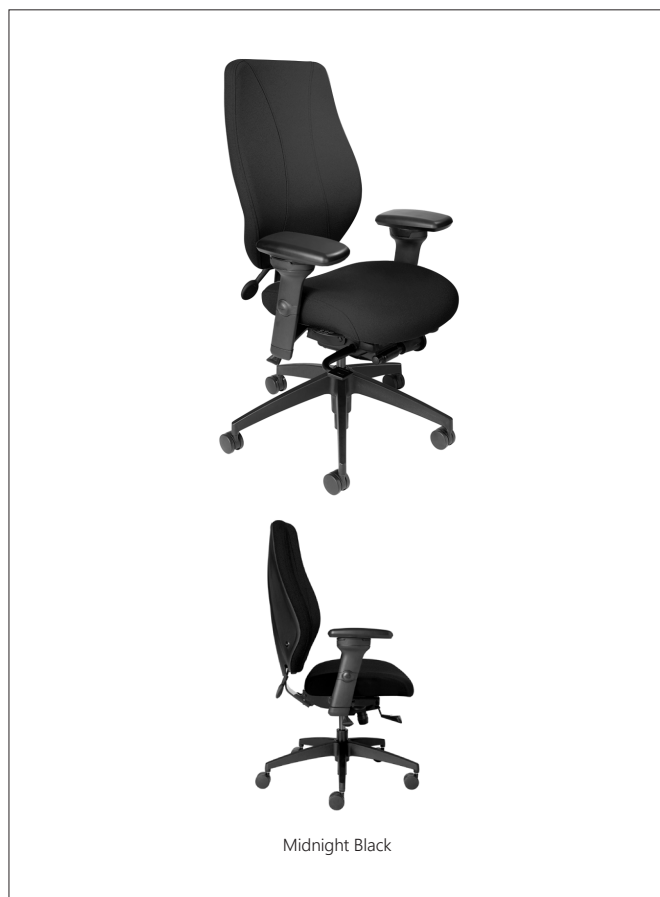

Upholstered Backrest Boardroom Series

Midnight Black [t-MBUP-BR]

Light Grey [t-LGUP BRG]

Backrest

- Front upholstered dual curve backrest (19" w x 25"h)
- 5" Patented back height adjustment system
- Solid Back Cap
- tCentric Lumbar support with air lumbar (pump)

Boardroom Mechanism

- Single lock free float
- Seat height
- Adjustable spring tension

Pneumatic Lift (Seat Height)

- 125 mm pneumatic lift (16" - 20 ½")

Options

- 140 mm pneumatic lift (17" - 22 ¾") [140MM / G140MM]
- 125 mm chrome pneumatic lift (16" - 20 ½") [125MMCH]
- 140 mm chrome pneumatic lift (17" - 22 ¾") [140MMCH]

Base

- 26" Glass reinforced nylon high profile base
- 5 Dual wheel nylon casters 2

Options

- 26" Polished aluminum high-profile base [26PHB]
- Chrome accent casters [CAC]
- Dual wheel urethane caster 2 [UC2]

Arms

tCentric Armrest in Midnight Black and in Light Grey

- Height & Lateral [TCL / TCLG]
- Height & Swivel [TC360 / TC360G]
- Height, Lateral & Swivel [TCL360 / TCL360G]

Measurements/Overall Dimensions: